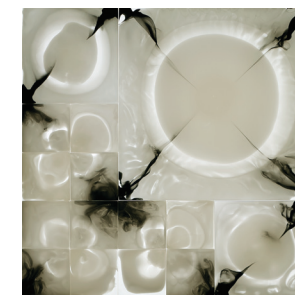

ATELIER TILE WORKS

BY VIAMOTIF INTERNATIONAL

260 NE 17th Terrace Suite 205 | T 305.374.4482 | info@viamotif.com
Miami, Florida 33132 | F 305.374.4485 | www.ateliertileworks.com

Via Motif International is pleased to present **ATELIER TILE WORKS**, our new division of fully customizable luxury resin accent tiles. Available in three standard sizes of 6", 3" and 1.5", in polished or matte finish, each one of a kind tile is hand poured and finished like a finely crafted gem.

Featuring artistic color combinations and patterns, the myriad of options for application include backlit counters, furniture inlays, lighting, signage, accent walls and artwork.

The creative team at Via Motif brings their passion for design, innovation and hand-crafted artistry to an exciting new level with **ATELIER TILE WORKS**, and looks forward to collaborating with industry professionals on the unlimited possibilities available beyond our standard palette below.

FLEUR BLACK & WHITE - 1

FLEUR WHITE & GREEN GLASS - 2

ONDULE BLACK & WHITE - 3

ONDULE NEUTRAL - 4

ONDULE SILVER - 5

SEA FOAM CHAMPAGNE - 6

SEA FOAM AMBER - 7

SEA FOAM SAGE - 8