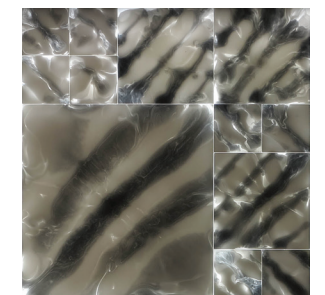

Featuring artistic color combinations and patterns, the myriad of options for application include backlit counters, furniture inlays, lighting, signage, accent walls and artwork.

The creative team at Via Motif brings their passion for design, innovation and hand-crafted artistry to an exciting new level with **ATELIER TILE WORKS**, and looks forward to collaborating with industry professionals on the unlimited possibilities available beyond our standard palette below.

FLEUR BLACK & WHITE - 1

FLEUR WHITE & GREEN GLASS - 2

ONDULE BLACK & WHITE - 3

ONDULE NEUTRAL - 4

ONDULE SILVER - 5

SEA FOAM CHAMPAGNE - 6

SEA FOAM AMBER - 7

SEA FOAM SAGE - 8