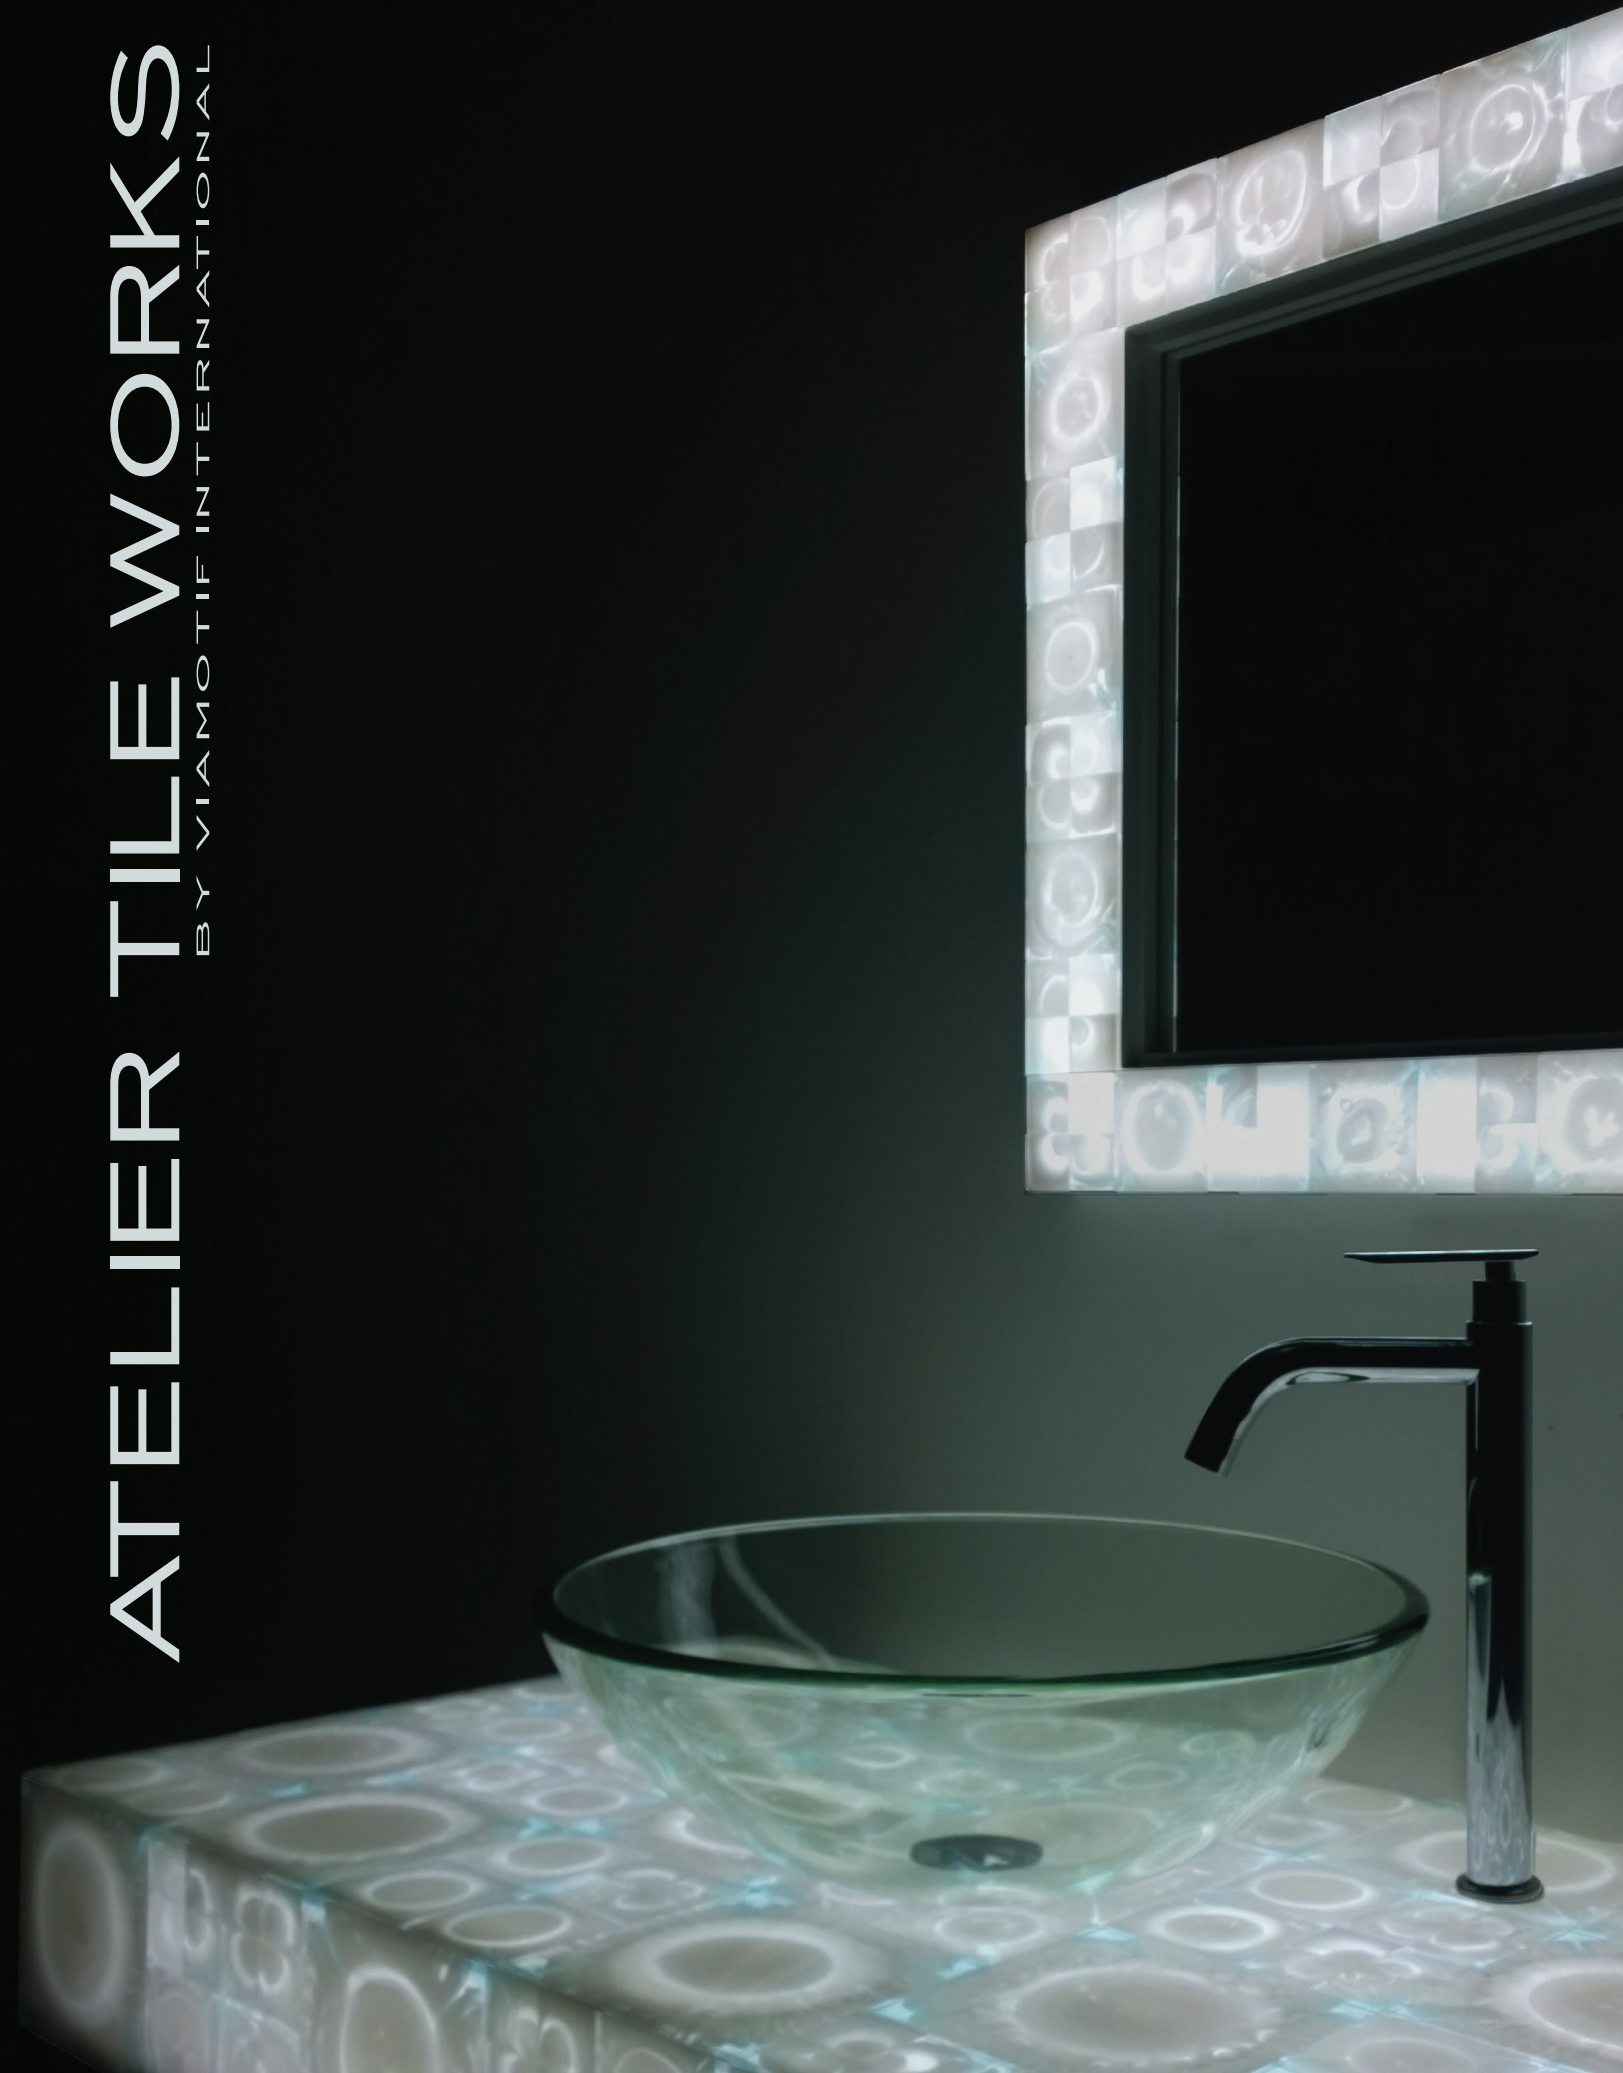

ATELIER TILE WORKS

BY VIAMOTIF INTERNATIONAL

260 NE 17th Terrace Suite 205 | T 305.374.4482 | info@viamotif.com
Miami, Florida 33132 | F 305.374.4485 | www.ateliertileworks.com