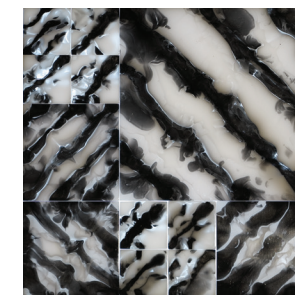

Featuring artistic color combinations and patterns, the myriad of options for application include backlit counters, furniture inlays, lighting, signage, accent walls and artwork.

The creative team at Via Motif brings their passion for design, innovation and hand-crafted artistry to an exciting new level with **ATELIER TILE WORKS**, and looks forward to collaborating with industry professionals on the unlimited possibilities available beyond our standard palette below.

FLEUR BLACK & WHITE - 1

FLEUR WHITE & GREEN GLASS - 2

ONDULE BLACK & WHITE - 3

ONDULE NEUTRAL - 4

ONDULE SILVER - 5

SEA FOAM CHAMPAGNE - 6

SEA FOAM AMBER - 7

SEA FOAM SAGE - 8