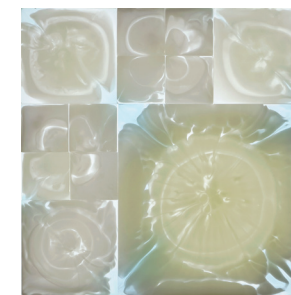

ATELIER TILE WORKS

BY VIAMOTIF INTERNATIONAL

260 NE 17th Terrace Suite 205 | T 305.374.4482 | info@viamotif.com
Miami, Florida 33132 | F 305.374.4485 | www.ateliertileworks.com

Via Motif International is pleased to present **ATELIER TILE WORKS**, our new division of fully customizable luxury resin accent tiles. Available in three standard sizes of 6", 3" and 1.5", in polished or matte finish, each one of a kind tile is hand poured and finished like a finely crafted gem.

Featuring artistic color combinations and patterns, the myriad of options for application include backlit counters, furniture inlays, lighting, signage, accent walls and artwork.

The creative team at Via Motif brings their passion for design, innovation and hand-crafted artistry to an exciting new level with **ATELIER TILE WORKS**, and looks forward to collaborating with industry professionals on the unlimited possibilities available beyond our standard palette below.

FLEUR BLACK & WHITE - 1

FLEUR WHITE & GREEN GLASS - 2

ONDULE BLACK & WHITE - 3

ONDULE NEUTRAL - 4

ONDULE SILVER - 5

SEA FOAM CHAMPAGNE - 6

SEA FOAM AMBER - 7

SEA FOAM SAGE - 8

WAVE AMBER - 9

WAVE COBALT - 10

WAVE PURPLE - 11

WAVE TURQUOISE - 12