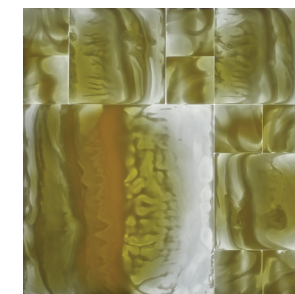

Featuring artistic color combinations and patterns, the myriad of options for application include backlit counters, furniture inlays, lighting, signage, accent walls and artwork.

The creative team at Via Motif brings their passion for design, innovation and hand-crafted artistry to an exciting new level with **ATELIER TILE WORKS**, and looks forward to collaborating with industry professionals on the unlimited possibilities available beyond our standard palette below.

FLEUR BLACK & WHITE - 1

FLEUR WHITE & GREEN GLASS - 2

ONDULE BLACK & WHITE - 3

ONDULE NEUTRAL - 4

ONDULE SILVER - 5

SEA FOAM CHAMPAGNE - 6

SEA FOAM AMBER - 7

SEA FOAM SAGE - 8

WAVE AMBER - 9

WAVE COBALT - 10

WAVE PURPLE - 11

WAVE TURQUOISE - 12